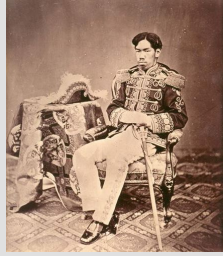

In 1854, Commodore Matthew Perry and four US warships arrived in previously isolated Japan.

Japan Opens to the World

Perry forced Japan to open to foreign trade with the west. This ended Japanese isolation.

The Meiji Restoration

Japanese leaders knew about Imperialism, and they didn't want to become a colony...

Overthrown Tokugawa shogunate

The Meiji Restoration

The Japanese overthrow the Shogunate and restores the emperor to power.

Emperor Meiji →

The Meiji Restoration

Japan decides that the best way to avoid being colonized is to become a modern, imperial, industrialized, nation itself.

The Meiji Restoration

This period was called the Meiji Restoration, which was a movement toward modernization.